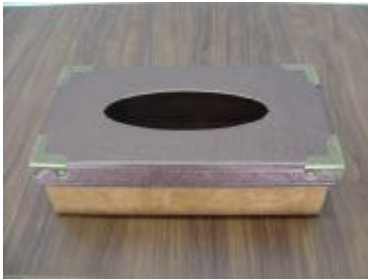

Item No.: FC44
Commodity: Folding Boxes
Size: 27*14*18.5cm